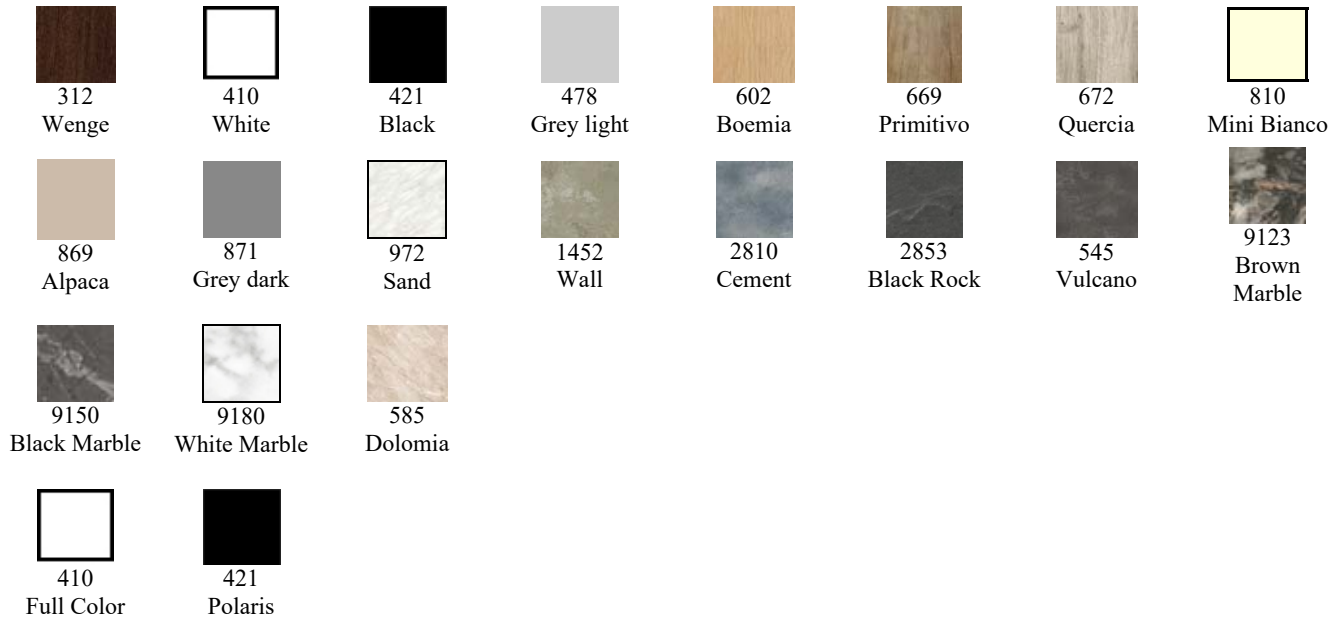

Life

Table with powder coated aluminum frame and top by symmetrically pieces of Compact Hpl from the Italian firm Abet Laminati.

Possibility to combine colors on table's top.

Suitable for indoor and outdoor use.

Compact Hpl top colors

Aluminum frame colors