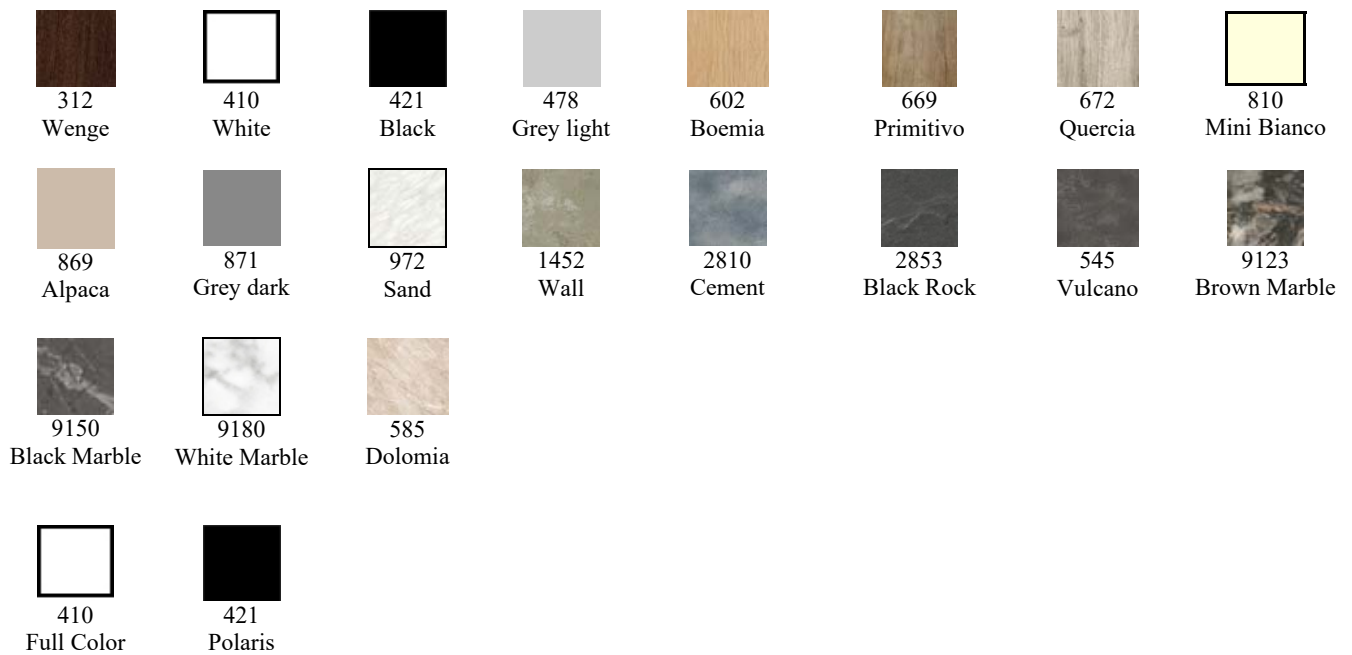

# Zenith

Table with powder coated heavy-duty aluminum frame and top of Compact Hpl from the Italian firm Abet Laminati.

Suitable for indoor and outdoor use.

Special dimensions upon request.

Dimensions (mm)	Package (mm)	Pieces	Volume (m <sup>3</sup> )	Gross Weight (kg)
1590 x 890 x 750h	1690 x 990 x 100h	1	0,170	42,00
1790 x 890 x 750h	1890 x 990 x 100h	1	0,190	47,00
1990 x 890 x 750h	2090 x 990 x 100h	1	0,210	53,00

## Compact Hpl top colors

## Aluminum frame colors