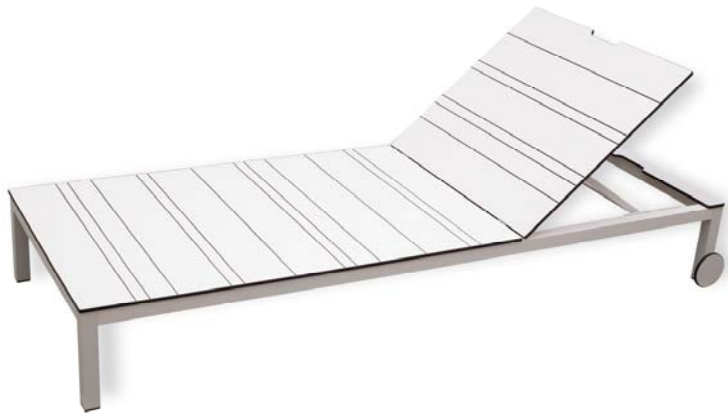

Pacific

Sunlounger with powder coated aluminum frame and top of Compact Hpl from the Italian firm Abet Laminati.

Features an adjustable backrest and wheels for easier movement.

Special dimensions upon request.

Dimensions (mm)	Package	Pieces	Volume	Weight
2025x790x285h		1		
2025x690x285h		1		

Compact Hpl top colors

410
White

478
Grey light

810
Mini Bianco

869
Alpaca

Aluminum frame colors

901
Anodized

902
Black

903
White

904
Dark Grey

905
Grey